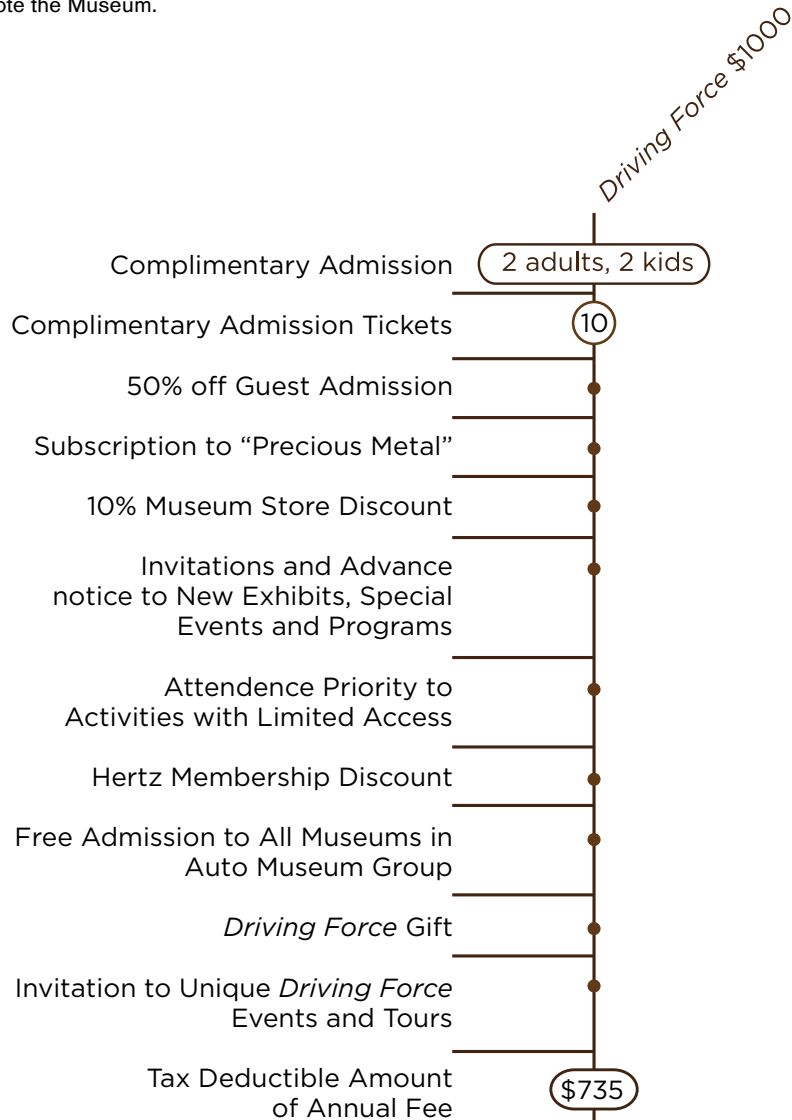

Membership Levels

Driving Force Membership: Become a Driving Force in the Museum!

[page 2 of 3]

Driving Force members enjoy all Museum membership benefits in addition to special invitations not always available at other membership levels, such as an annual Appreciation Party at the Museum and tours of private collections rarely seen by the public. See the Museum's Calendar of Events for Driving Force activities.

The gift for first-time members is a black leather varsity jacket with an embroidered Driving Force logo on the back. It's a great gift and a stylish way to promote the Museum.